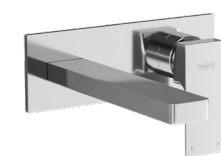

Chrome - Cromado / **FA 8020**
Black matt - Negro mate / **FA 8021**