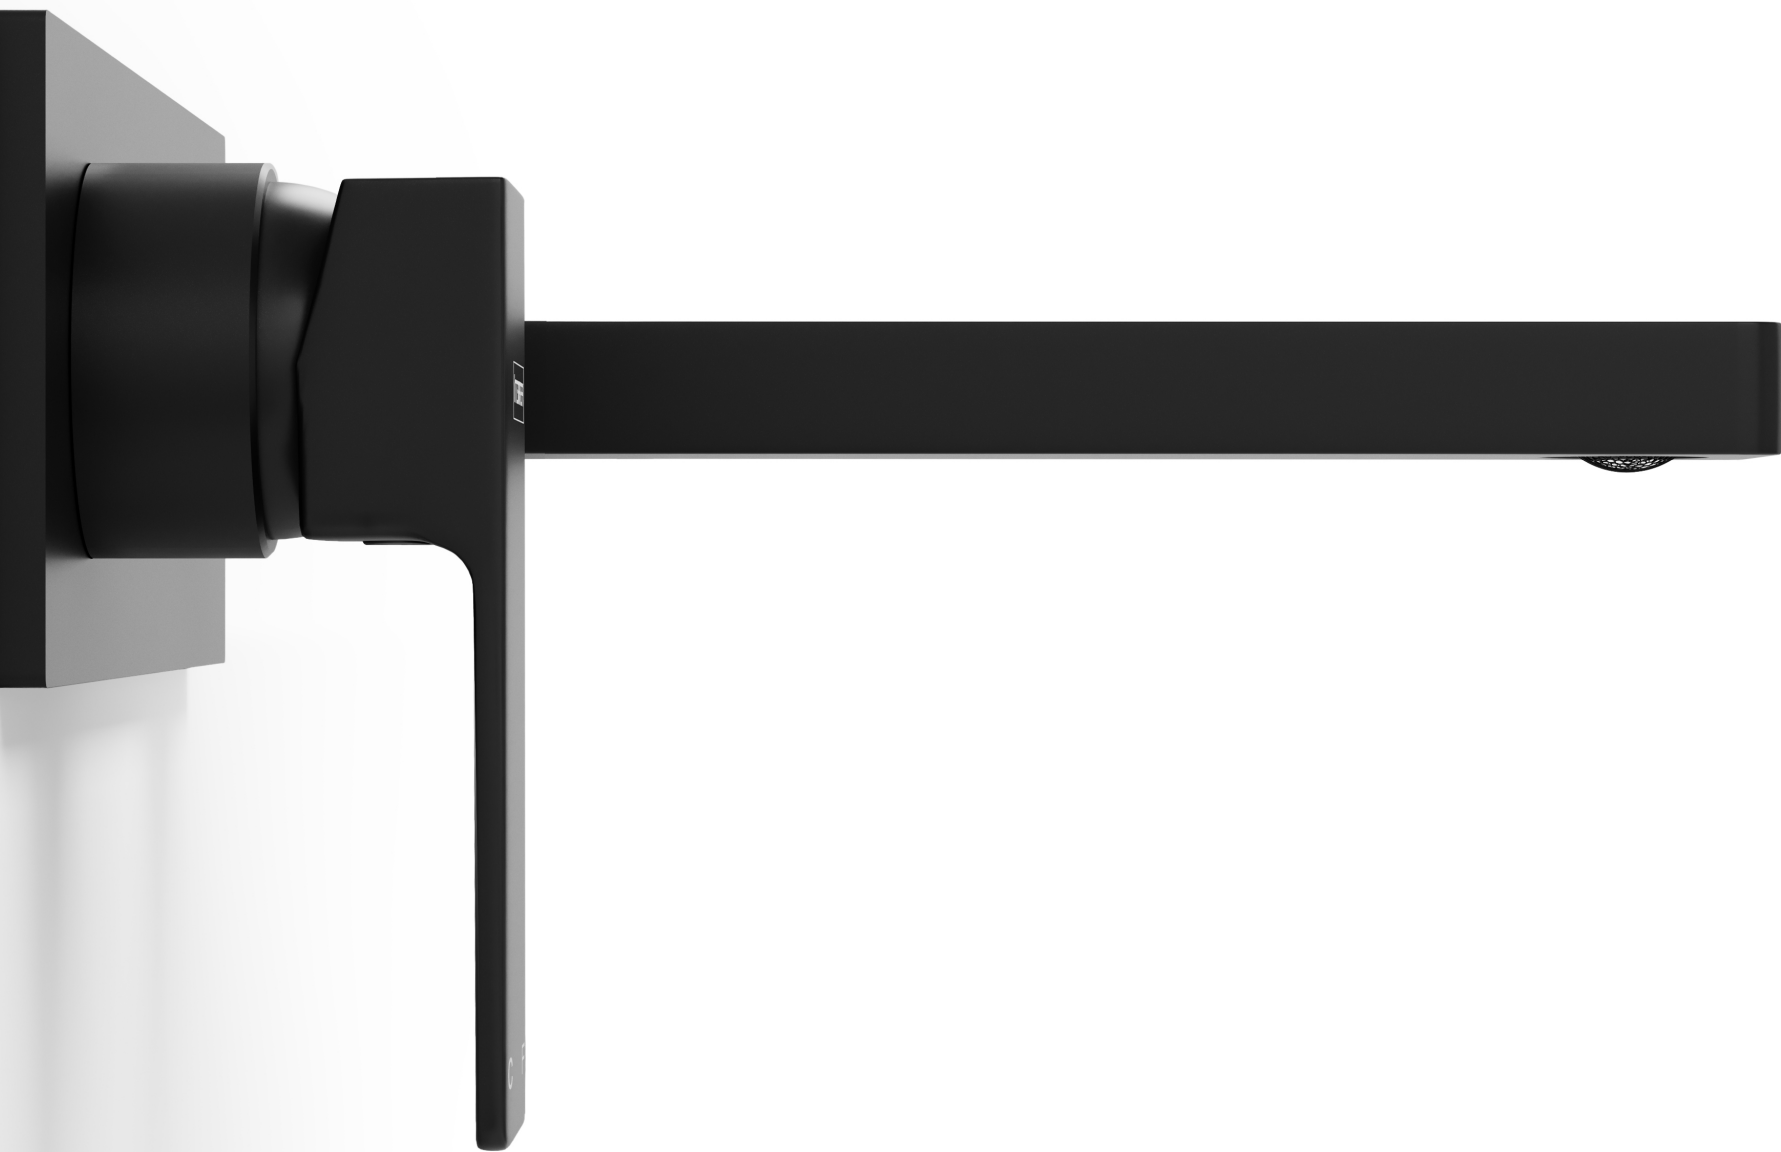

FLATT

Faucets for bathrooms and bathtub
Griferías para baños y ducha

Heavy bronze
Bronce pesado

Minimalist design
Diseño minimalista

Faucets
Griferías

Chrome - Cromado / **FA 8022**
Black matt - Negro mate / **FA 8023**

Chrome - Cromado / **FA 8020**
Black matt - Negro mate / **FA 8021**

Chrome - Cromado / **FA 8024**
Black matt - Negro mate / **FA 8025**

Shower / tub faucets
Griferías de ducha / tina

Chrome
Cromado
FA 8002

Chrome
Cromado
FA 8004

Chrome
Cromado
FA 8003

View more
Ver más FLATT