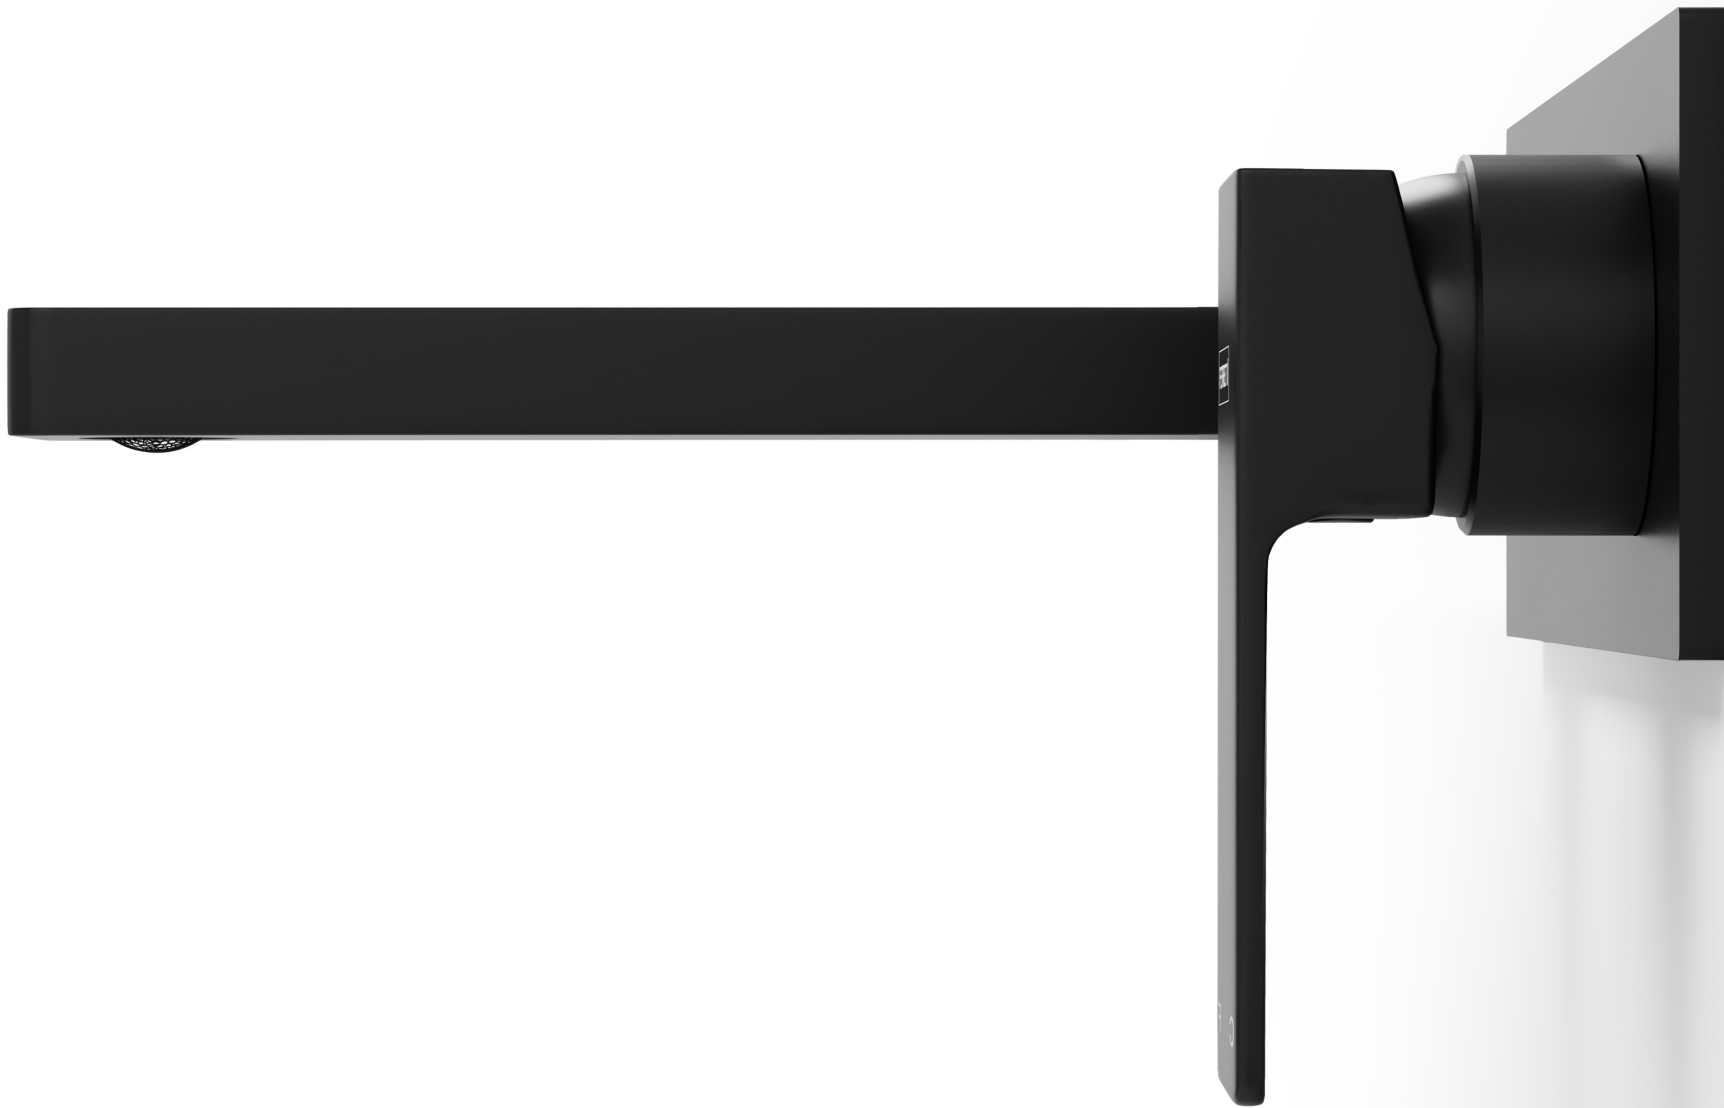

GRIFERÍAS
FLATT