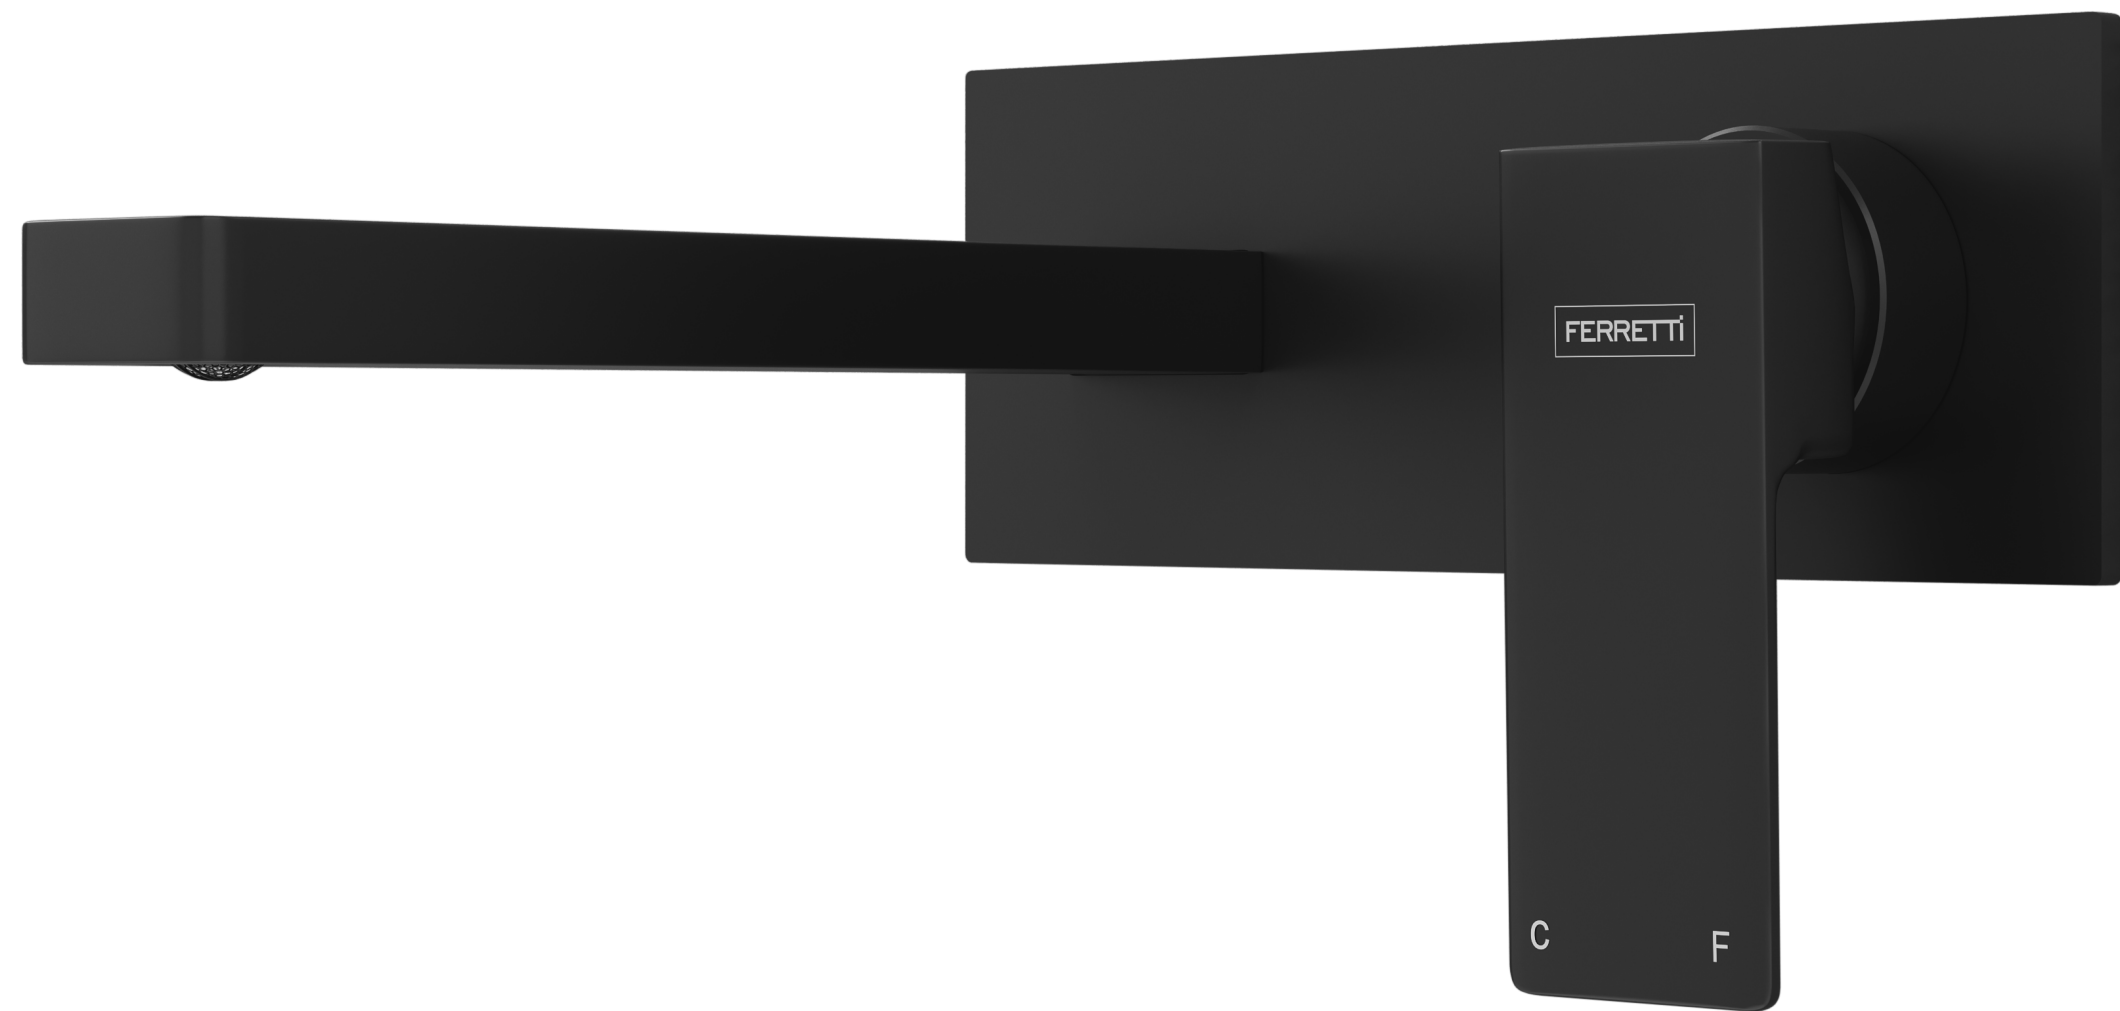

TECHNICAL INFORMATION INFORMACIÓN TÉCNICA

The internal mechanisms of minimalist faucets are also often designed to ensure a smooth and leak-free water flow, using advanced technologies such as soft-closing systems. These systems reduce wear and prolong the lifespan of the faucets, while also allowing for easy and smooth control of the water flow and temperature.

Los mecanismos internos de las griferías minimalistas también suelen estar diseñados para garantizar un flujo de agua uniforme y sin fugas, utilizando tecnologías avanzadas como sistemas de cierre suave. Estos sistemas reducen el desgaste y prolongan la vida útil de las griferías, mientras que al mismo tiempo permiten un fácil y suave manejo del flujo y temperatura del agua.