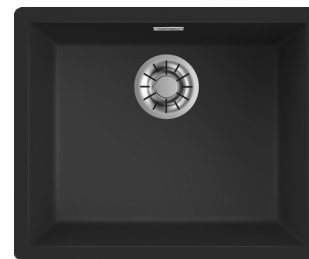

LAVADEROS DE COCINA

KITCHEN SINKS LAVADEROS

Our sinks go beyond their function to become a key element within the kitchen. Each design reflects a precise balance between aesthetics, functionality, and durability, integrating naturally into contemporary spaces. They combine clean lines, well defined proportions, and high performance materials, designed for demanding use without compromising elegance.

COCINAS MÁS
MODERNAS
CON LOS
LAVADEROS
FERRETTI

ZEUS Matte black sink 50.40
ZEUS Lavadero Negro Mate 50.40

55.6 x 45.6 x 20 cm Material Petratek Negro Mate 1 Poza

FA 16153

ZEUS Matte black sink 70.40
ZEUS Lavadero Negro Mate 70.40

116 x 50 x 20 cm Material Petratek Negro Mate 2 Pozas 1 Escurreidor

FA 16150

HERMES Signature Sink 53cm Built-in
HERMES Signature 53cm Empotrable

53.3 x 40.6 x 25.4 cm Material Acero inox. Acabado Satinado 1 Poza

83.1 x 43.1 x 25.4 cm Material Acero inox. Acabado Satinado 2 Pozas

FA 15271

HERMES Signature Sink Built-in
HERMES Signature Empotrable

71.1 x 43.18 x 25.4 cm Material Acero inox. Acabado Satinado 1 Poza