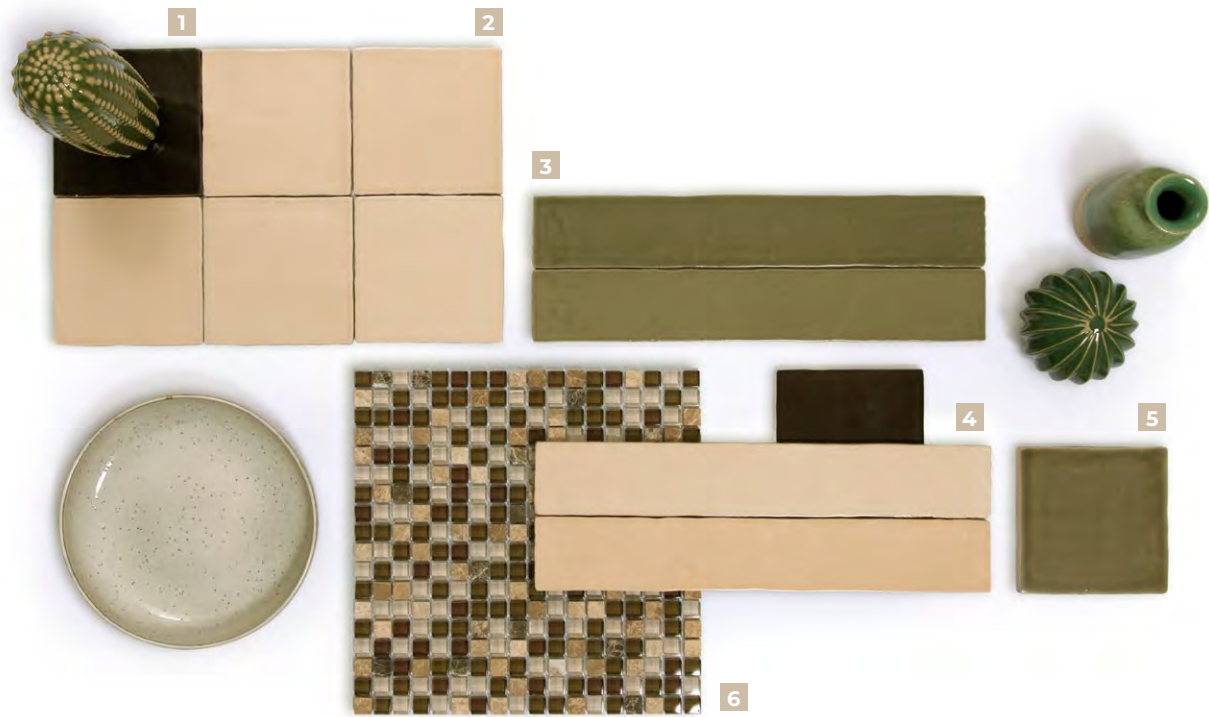

1. 1 SOTTOCER - Sense Ink 13 x 13 x 0.8 cm | 2 SOTTOCER - Sense Nude 13 x 13 x 0.8 cm
   3 SOTTOCER - Sense Army 6.5 x 39.6 x 0.8 cm | 4 SOTTOCER - Sense Nude 6.5 x 39.6 x 0.8 cm
   5 SOTTOCER - Sense Army 13 x 13 x 0.8 cm | 6 AQUACOLOR - Crystal Mosaic Marmor Izmir 1.5 x 1.5 x 0.8 cm