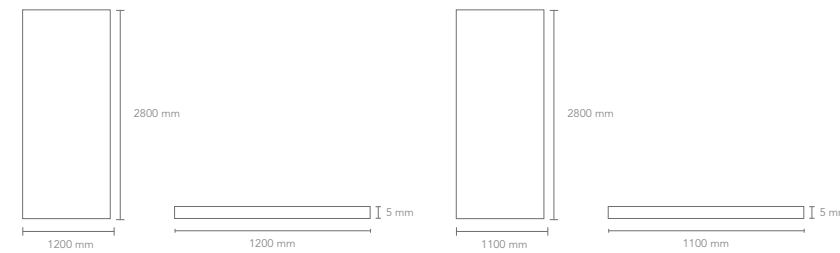

### Formatos

2800x1200x5mm  
Pieza M2: 3.36

2800x1100x5mm  
Pieza M2: 3.308

Material WPC