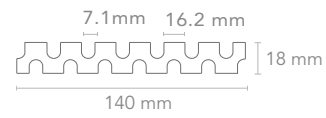

Plano Vertical