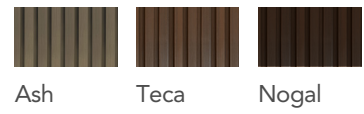

Información técnica Wall Panels Exterior

Wall Panels Small