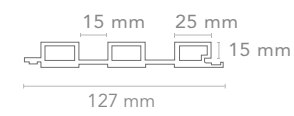

Plano Vertical