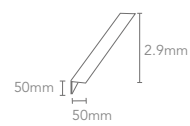

Accesorios de Perfiles

Perfil "U" de Terminación