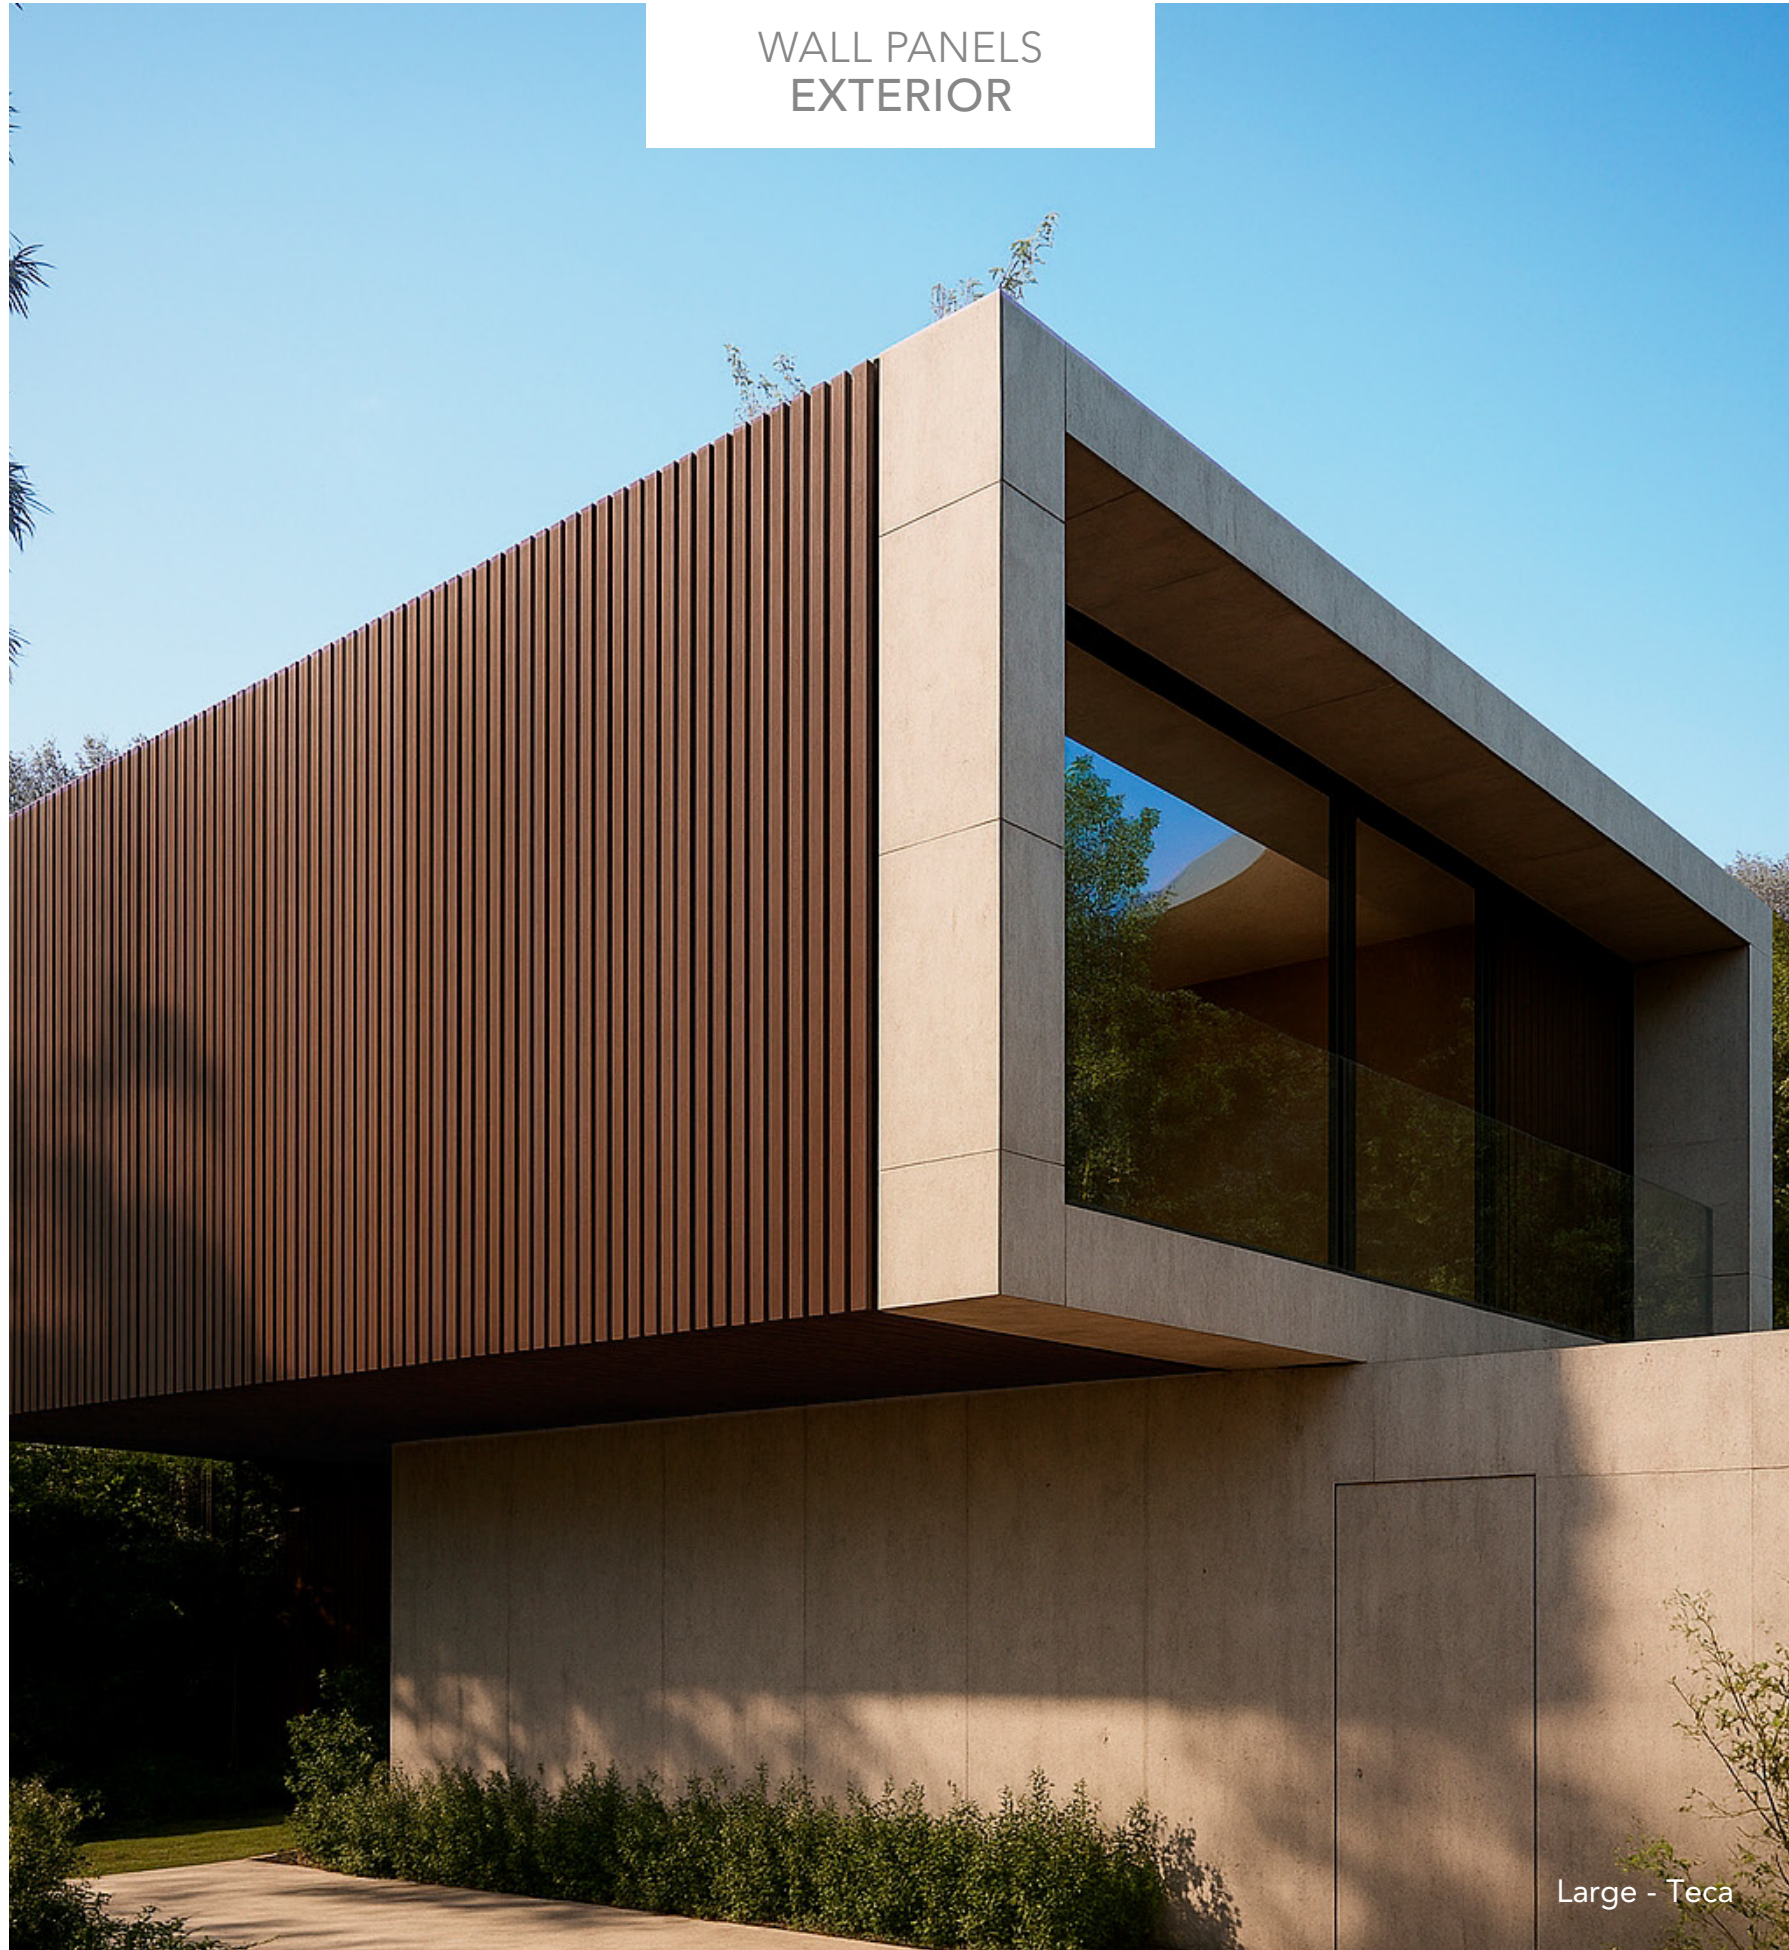

WALL PANELS
EXTERIOR

Large - Teca