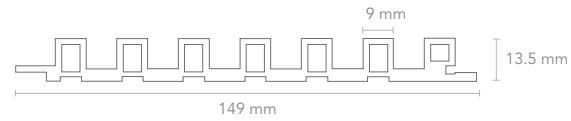

Slim - Ash

Slim - Ash

Slim - Teca

Información técnica **Wall Panels Exterior**

Wall Panels **Lineal**

Ash Teca Rovere

Formato

2900x120x22mm
Pieza M2: 0.348

Material
WPC

Plano Vertical

Wall Panels **Slim**

Ash Teca

Formato

2900x149x13.5mm
Pieza M2: 0.4321

Material
WPC

Plano Vertical